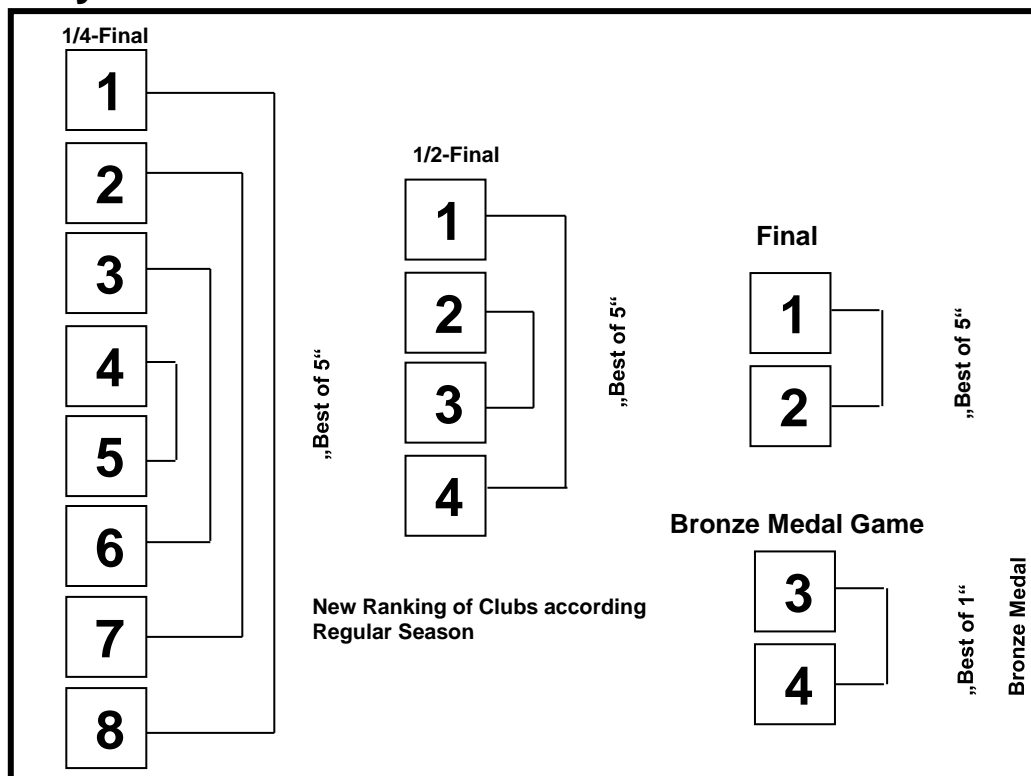

Championship U20-Elit Season 2024/25 (13 Teams)

Regular Season

Playoff

Ranking Rounds

evtl. Leaguequalification between last ranked Team U20-Elit and Swiss Champion U20-Top according Label-criteria (Best-of-5).