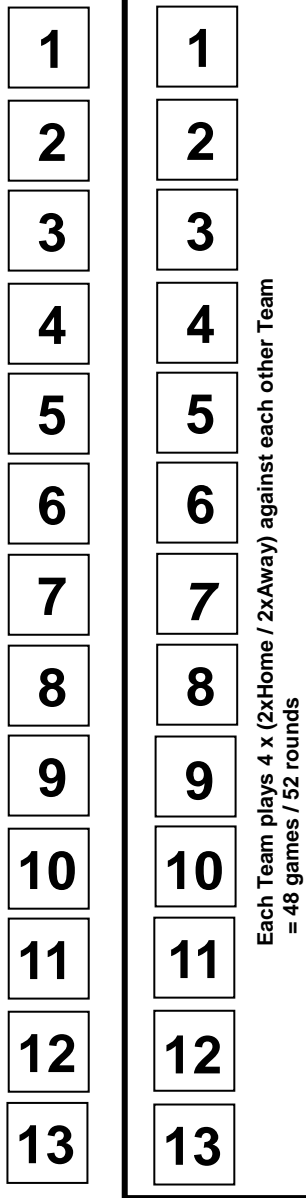

Championship U20-Elit Season 2024/25 (13 Teams)

Regular Season

Playoff

Ranking Rounds

evtl. Leaguequalification between last ranked Team U20-Elit and Swiss Champion U20-Top according Label-criteria (Best-of-5).