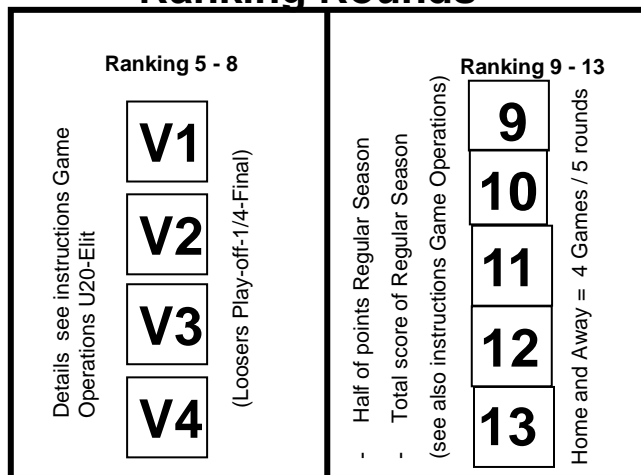

Championship U20-Elit Season 2024/25 (13 Teams)

Regular Season

Playoff

Ranking Rounds

evtl. Leaguequalification between last ranked Team U20-Elit and Swiss Champion U20-Top according Label-criteria (Best-of-5).