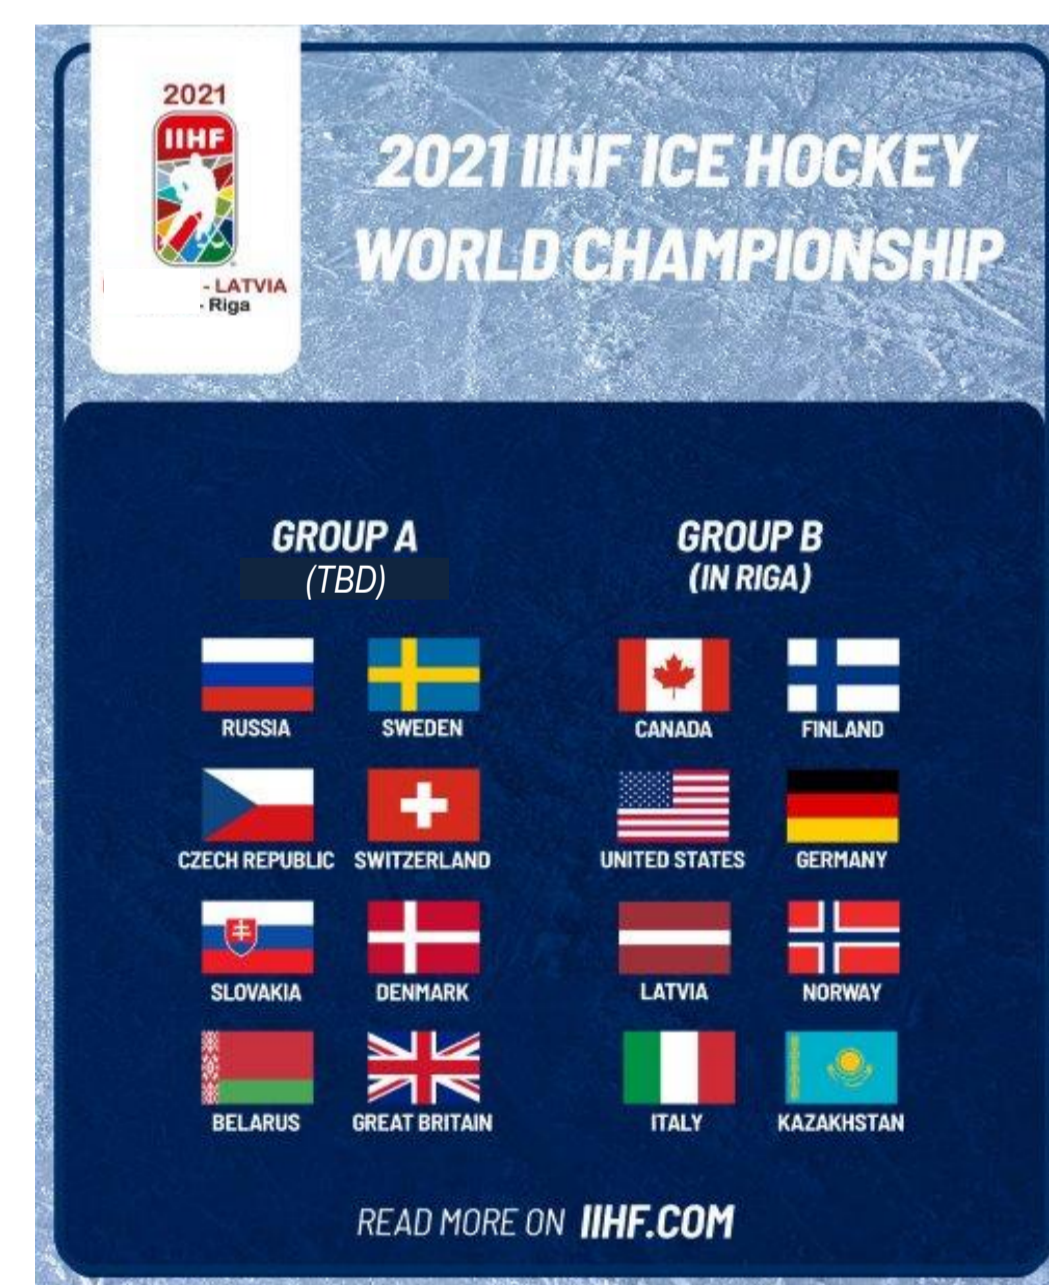

Meisterschaft / Championnat Swiss League // Cup / Coupe - Saison 2020 / 21

Main schedule table with columns for game number, date, time, and teams. It lists various matches from January to March 2021, including regular season games, playoffs, and the Cup final.

Calendar grid for March 21, April 21, and May 21, showing game days and league abbreviations (SL, NL).

Legend for game status: Gray = Championship National League, Blue = Swiss Ice Hockey Cup, Yellow = Champions Hockey League, Red = SIHF / IIHF / Spengler Cup, Green = Played Games, Covid - 19 postponed Games, Postponed Games, Covid - 19 New Date of Postponed Games.

Legend for TV production: Online in Gamecenter, On this sheet, and associated production/camera counts.

Legende: If a U-Player or Staff member of an U-Team is nominated for a National Team Game(s) he must follow this assignment

Tranferschluss für CH-Spieler: 15. Februar 2021 (Weisungen 1.3.3)
Tranferschluss für ausländische Spieler: 01. März 2021 (1.3.3)
Délais de transferts pour les joueurs de nationalité suisse: Février 15, 2021 (Directives 1.3.3)
Délais de transferts pour les joueurs de nationalité étrangère: Mars 1, 2021 (Directives 1.3.3)

2021 IIHF ICE HOCKEY U18 WORLD CHAMPIONSHIP table with columns for country, games played, and dates.

IIHF Breaks Season 2020/2021: 1st IIHF Break 24.-30.08.2020, 2nd IIHF Break 02.-08.11.2020, 3rd IIHF Break 14.-20.12.2020, 4th IIHF Break 08.-14.02.2021

IIHF Breaks Season 2021/2022 and 2022/2023: 2021/2022 1ST INTERNATIONAL BREAK 23-29.08.2021, 2ND INTERNATIONAL BREAK 08-14.11.2021, 3RD INTERNATIONAL BREAK 13-19.12.2021, 4TH INTERNATIONAL BREAK 07-13.02.2022, 2022/2023 1ST INTERNATIONAL BREAK 22-28.08.2022, 2ND INTERNATIONAL BREAK 07-13.11.2022, 3RD INTERNATIONAL BREAK 12-18.12.2022, 4TH INTERNATIONAL BREAK 06-12.02.2023, OLYMPIC WINTER GAMES 2022 CHINA, Beijing 04-20.02.2022