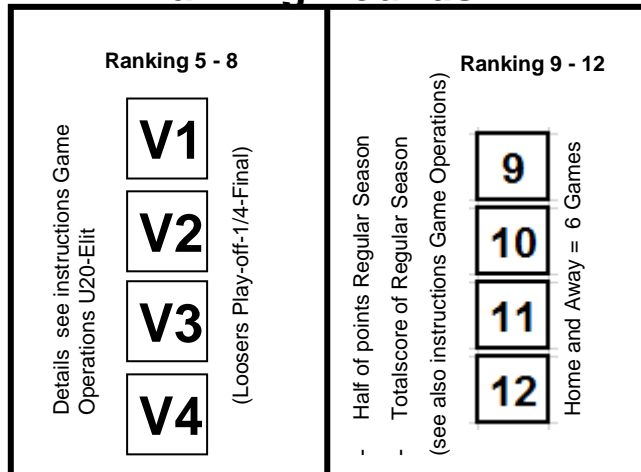

Championship U20-Elit Season 2020/21 (12 Teams)

Regular Season

Playoff

Ranking Rounds

evtl. Leaguequalification between last ranked Team U20-Elit and Swiss Champion U20-Top according Label-criteria (Best-of-5).