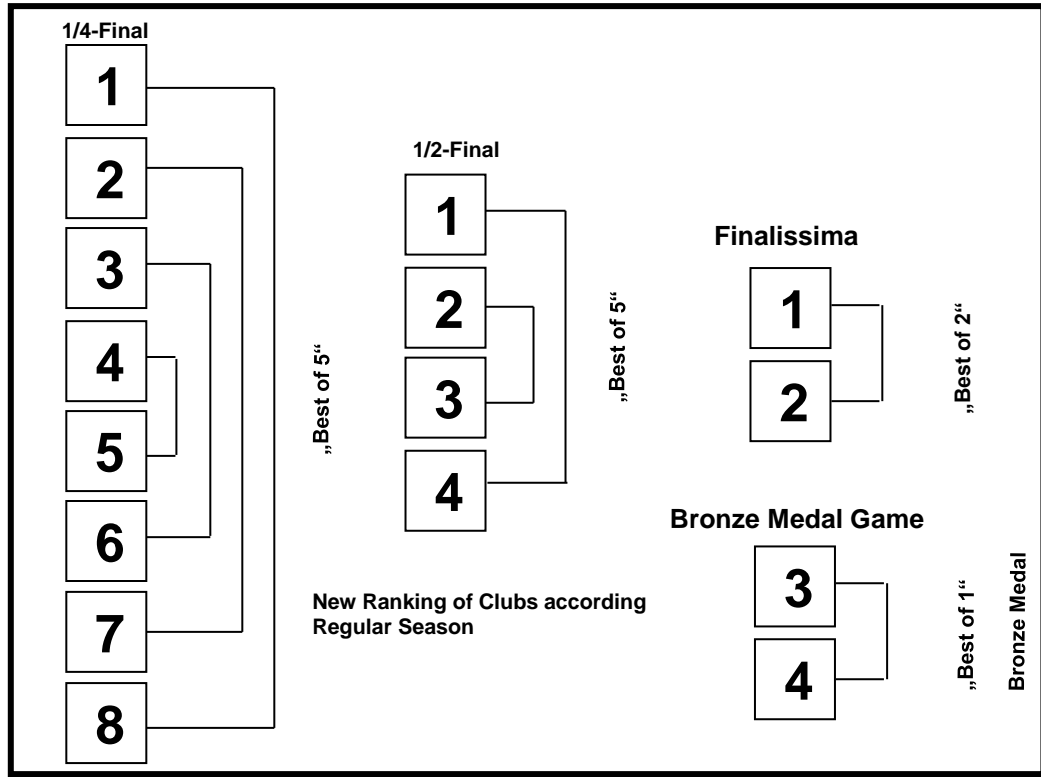

Championship U20-Elit Season 2020/21 (12 Teams)

Regular Season

Playoff

Ranking Rounds

evtl. Leaguequalification between last ranked Team U20-Elit and Swiss Champion U20-Top according Label-criteria (Best-of-5).